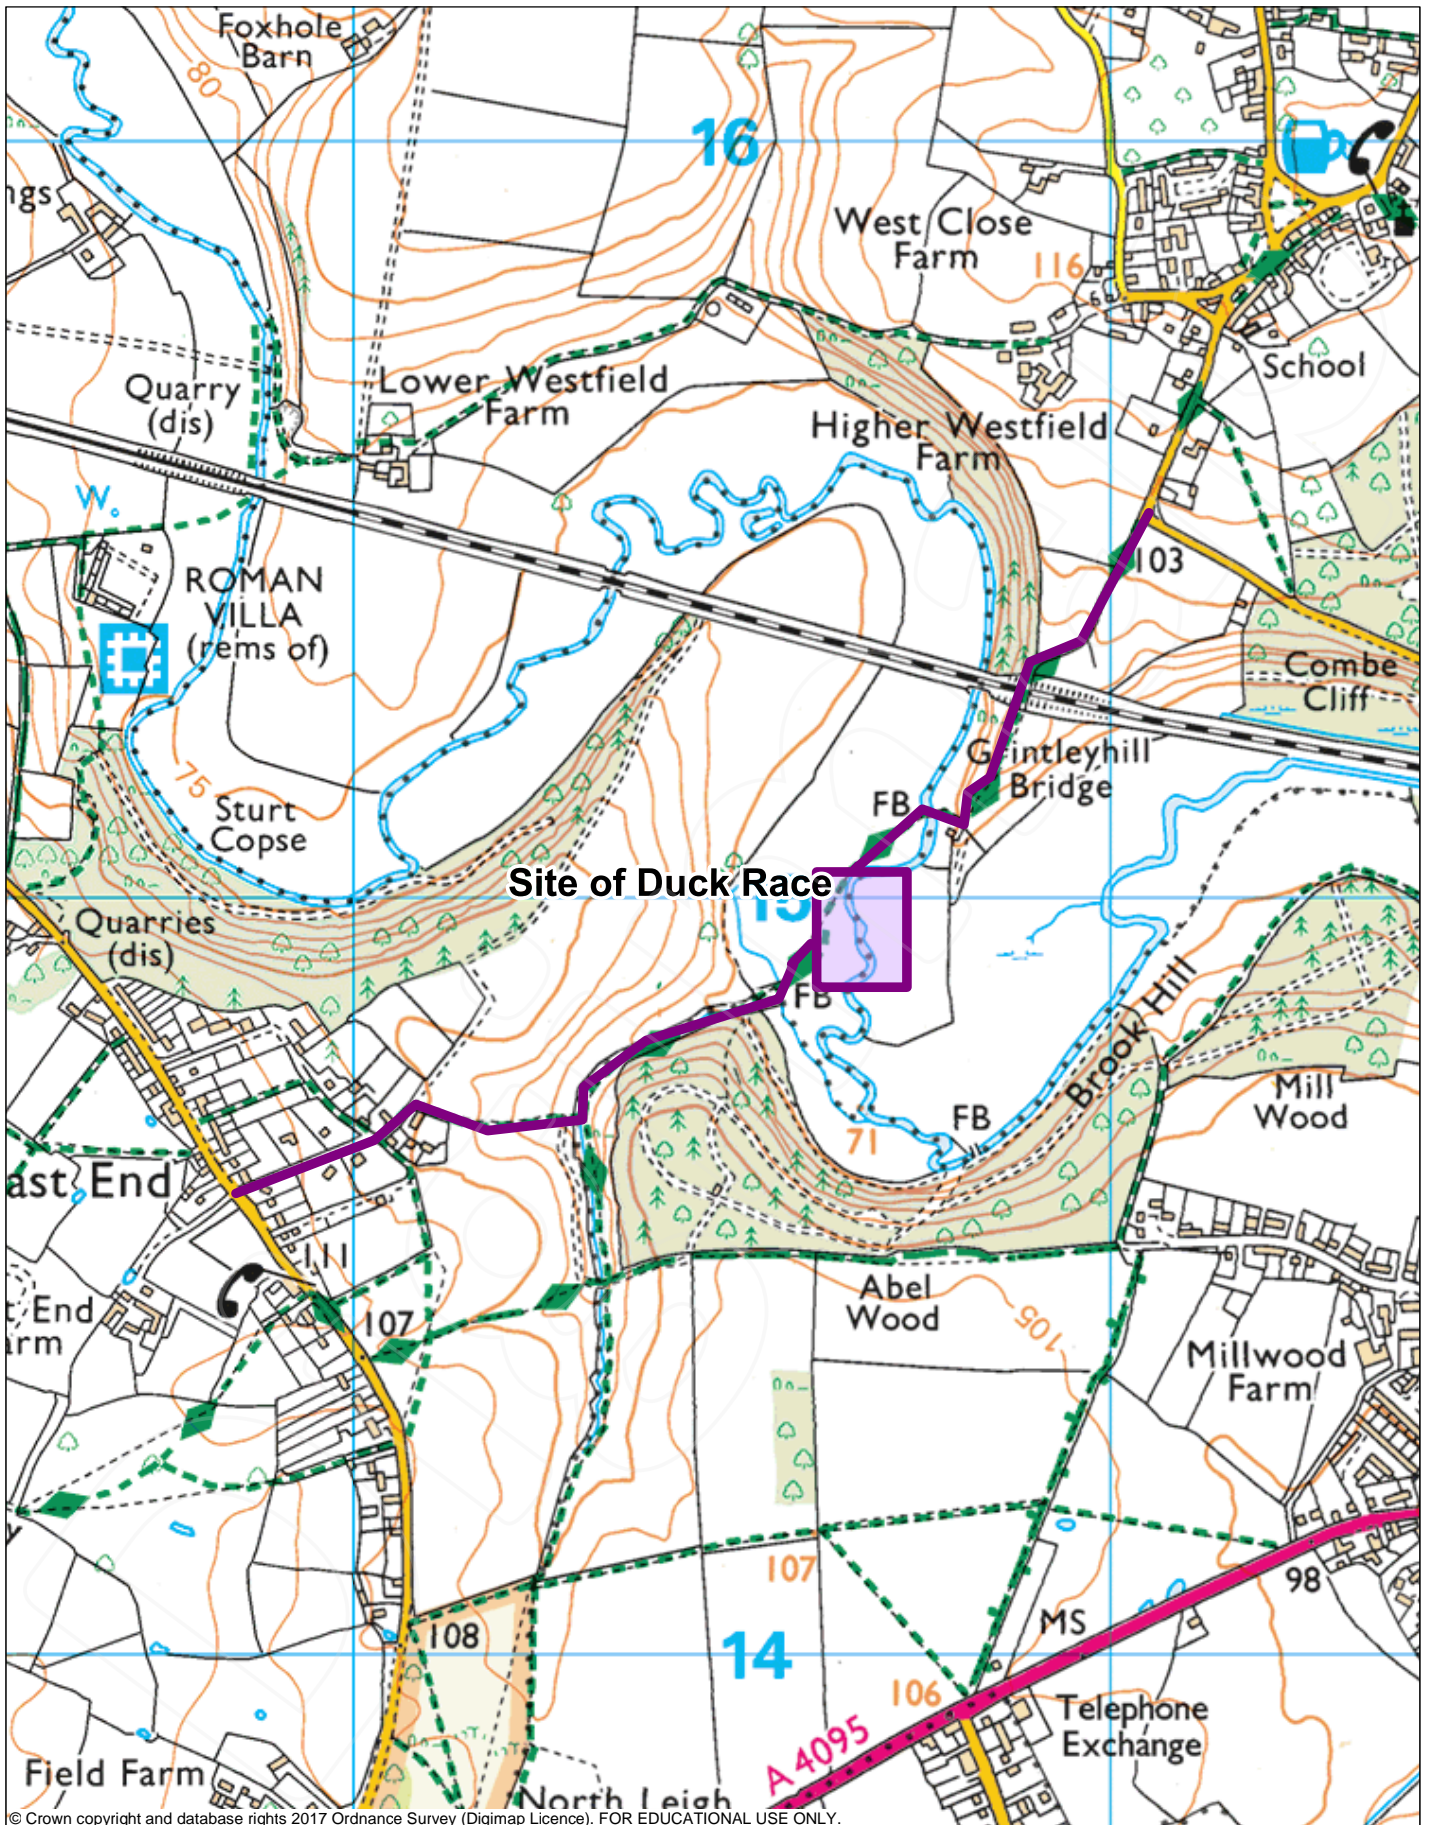

Follow purple line to Duck Race

© Crown copyright and database rights 2017 Ordnance Survey (Digimap Licence). FOR EDUCATIONAL USE ONLY.

Scale 1:10000

0 50 100 150 200 250 300 350 400 450 500 m

Projection: British National Grid

Jun 07, 2017 21:14

Coventry University